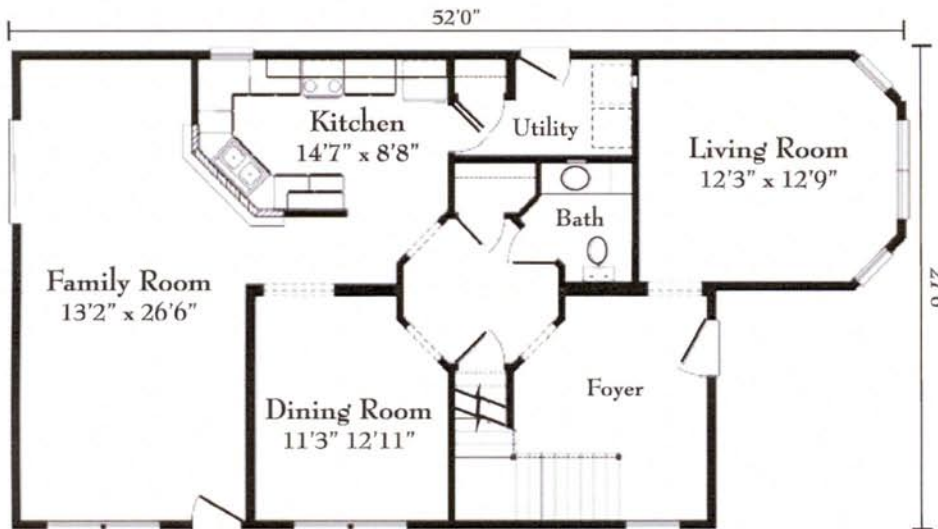

# The Queen Anne

3 Bedrooms - 2 1/2 Baths  
Size: 27'6" x 52'41" - 2,379 sq. ft.

Home Mark Homes

## Classic Home Collection

*First Floor*

**T**his victorian beauty features an octagonal center hall which will take you in any direction with a sense of design flair. Storage space abounds in the Queen Anne, where every bedroom sports a walk in closet. The master bath is sublime with dual sinks, an elegant garden tub and a separate shower. Don't forget the bayed living room and master bedroom which will provide you the opportunity for quiet reflection while taking in the scenic views.