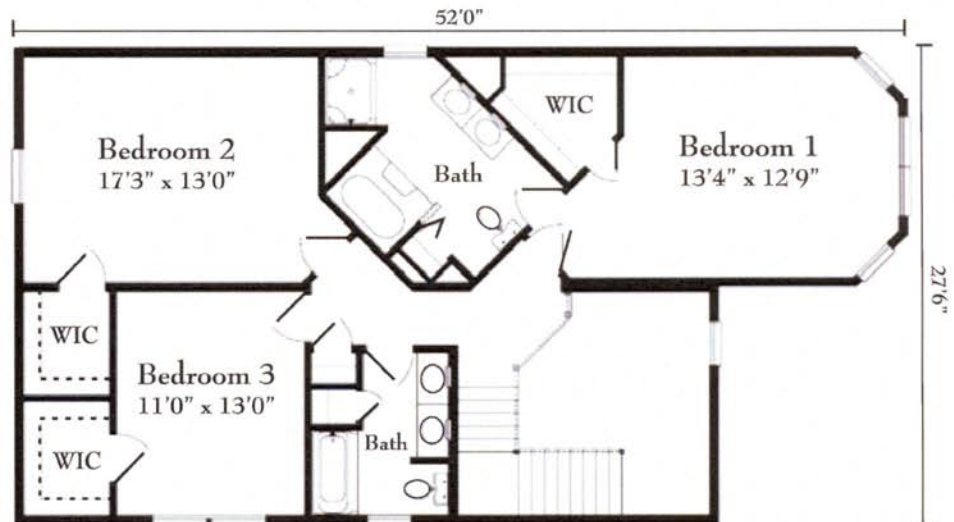

# The Queen Anne

3 Bedrooms - 2 1/2 Baths  
Size: 27'6" x 52'41" - 2,379 sq. ft.

Home Mark Homes

## Classic Home Collection

*First Floor*

**T**his victorian beauty features an octagonal center hall which will take you in any direction with a sense of design flair. Storage space abounds in the Queen Anne, where every bedroom sports a walk in closet. The master bath is sublime with dual sinks, an elegant garden tub and a separate shower. Don't forget the bayed living room and master bedroom which will provide you the opportunity for quiet reflection while taking in the scenic views.