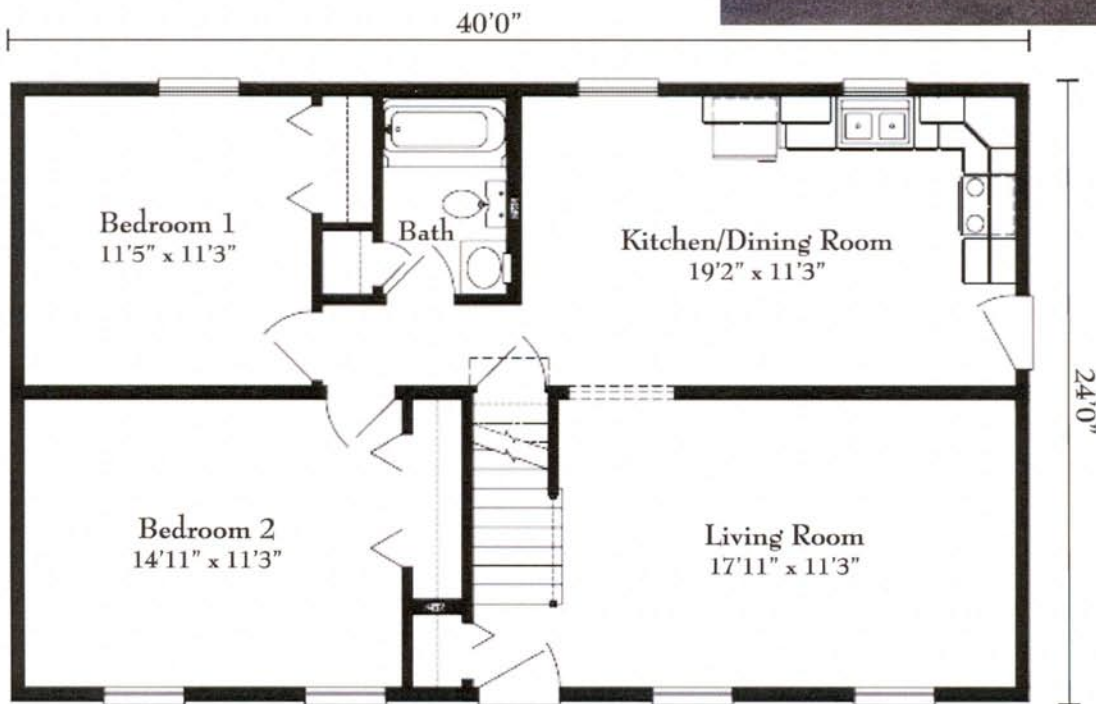

# The Millbridge

2 Bedrooms - 1 Bath

Size: 24'0" x 40'0" - 960 sq. ft.

Home Mark Homes

## Classic Home Collection

**T**his practically sized home is popular for its simple yet stylish exterior, making it suitable for either a country or urban setting. A large eat-in kitchen makes dining a pleasure for any meal and there is still plenty of room for that antique cabinet or rocking chair. Entertain guests or spend a quiet evening at home in the spacious living room just off the foyer.