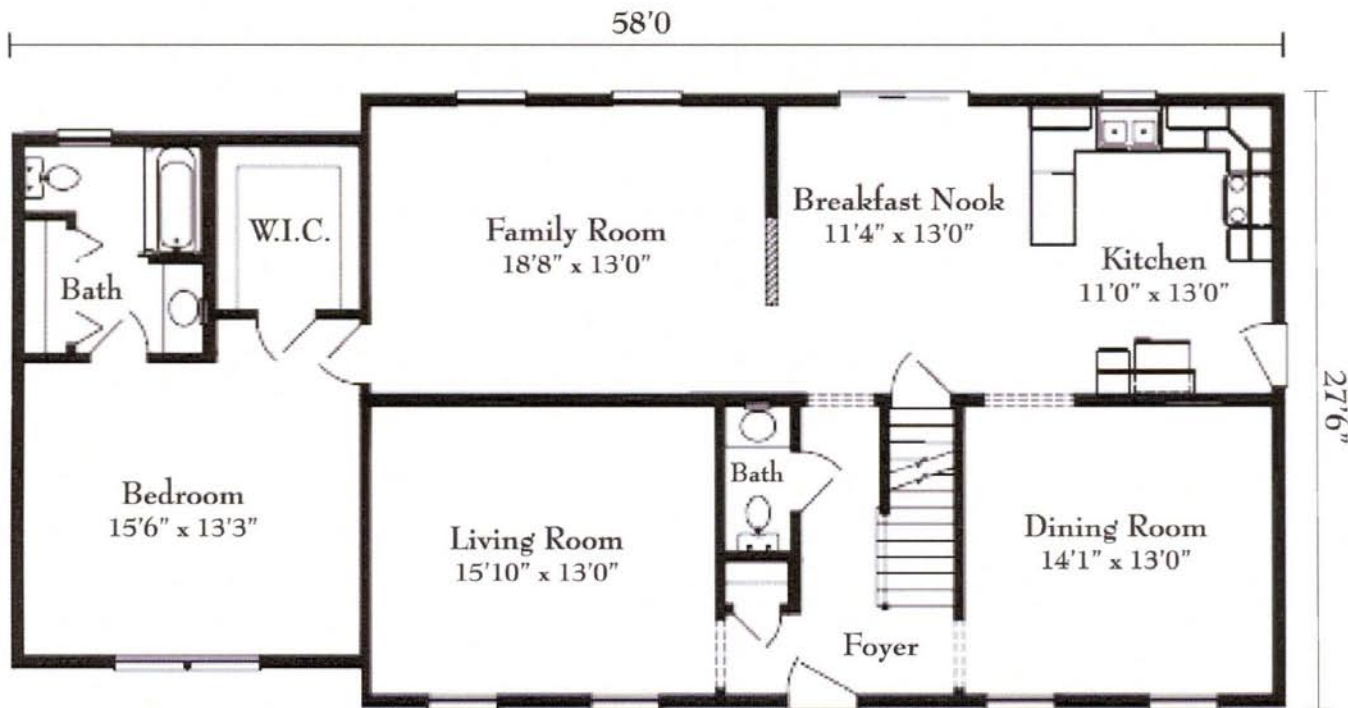

The Concord

1 Bedroom - 1 1/2 Baths

Size: 27'6" x 38'0" - 1,539 sq. ft.

Home Mark Homes

Classic Home Collection

Colonial styling and detail define the look of this classic cape. A formal living room and dining room flank the beautiful entry which also features an open foyer and powder room. A spacious breakfast nook is found next to the kitchen and features a patio door for easy access to outdoor activities like grilling. The first floor master bedroom is ideal for anyone who desires the convenience of single floor living. The second floor space can be finished for additional bedrooms, a media room or den.