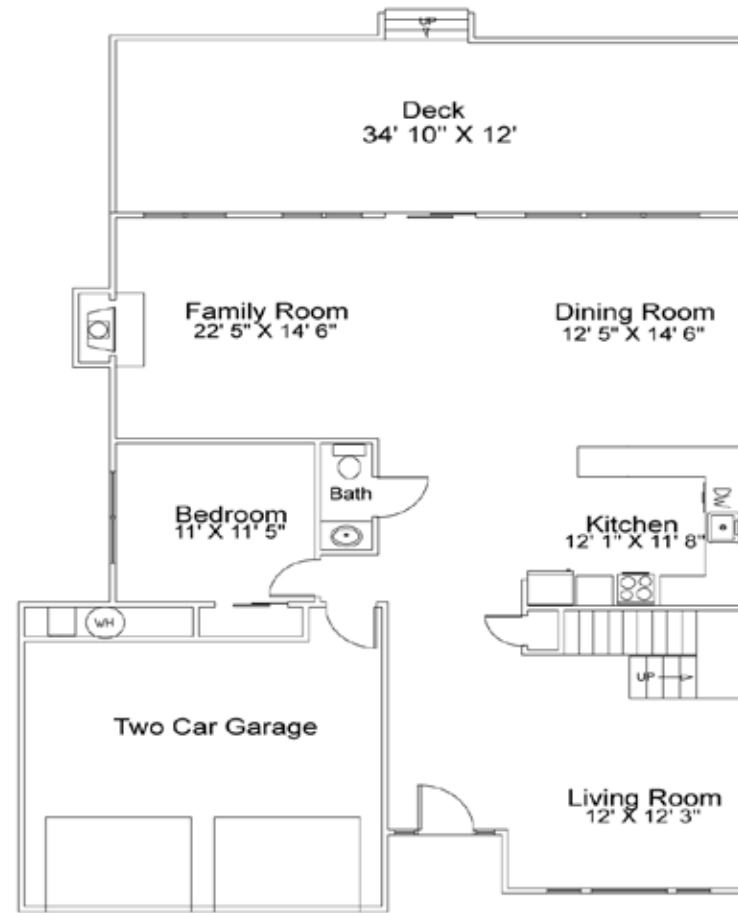

10'-11" 18'-2"

NO
10'-3"

18'-5"

STEP
17'-9" x

The Topsail

Two Story Custom

Home Mark Homes

11'-0 1/2"

18'-1"

The Topsail

- 4 Bedrooms
- 2.5 Baths
- 2 Car Garage
- Family Room
- Whirlpool

Second Floor

First Floor

Home Mark Homes