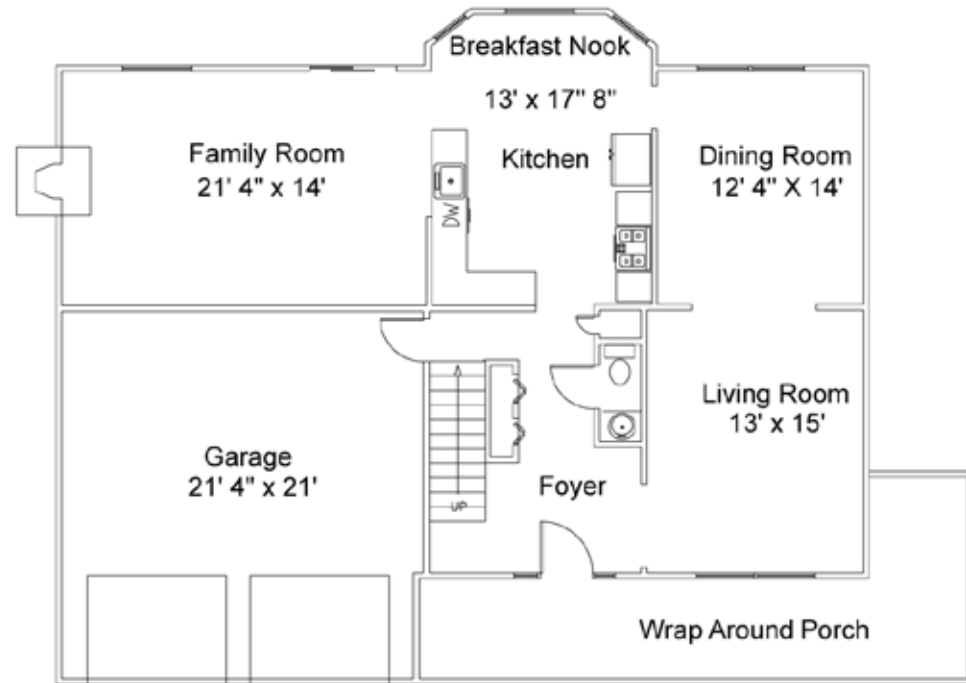

The Royal Victorian

Two Story Victorian

The Royal Victorian

- Two Story Victorian
- 4 Bedrooms
- 2.5 Baths
- Family Room
- Whirlpool

LIVING AREA