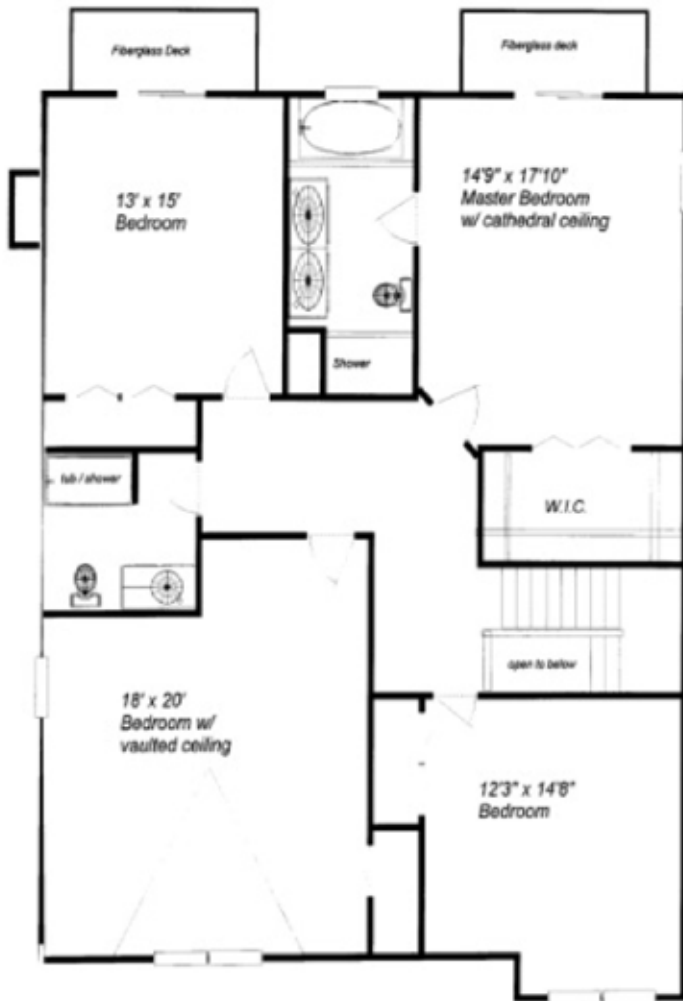

10'-11" 18'-2"

18'-5"

NO
10'-3"

STEP
17'-9" x

6'-0"

The Cabana

Custom Built Two Story Home

Home Mark Homes

11'-0 1/2"

18'-1"

The Cabana

- Two Story Custom Built Home
- 4 Bedrooms
- 2.5 Baths
- Family Room
- zWalk in Closet

Second Floor

First Floor