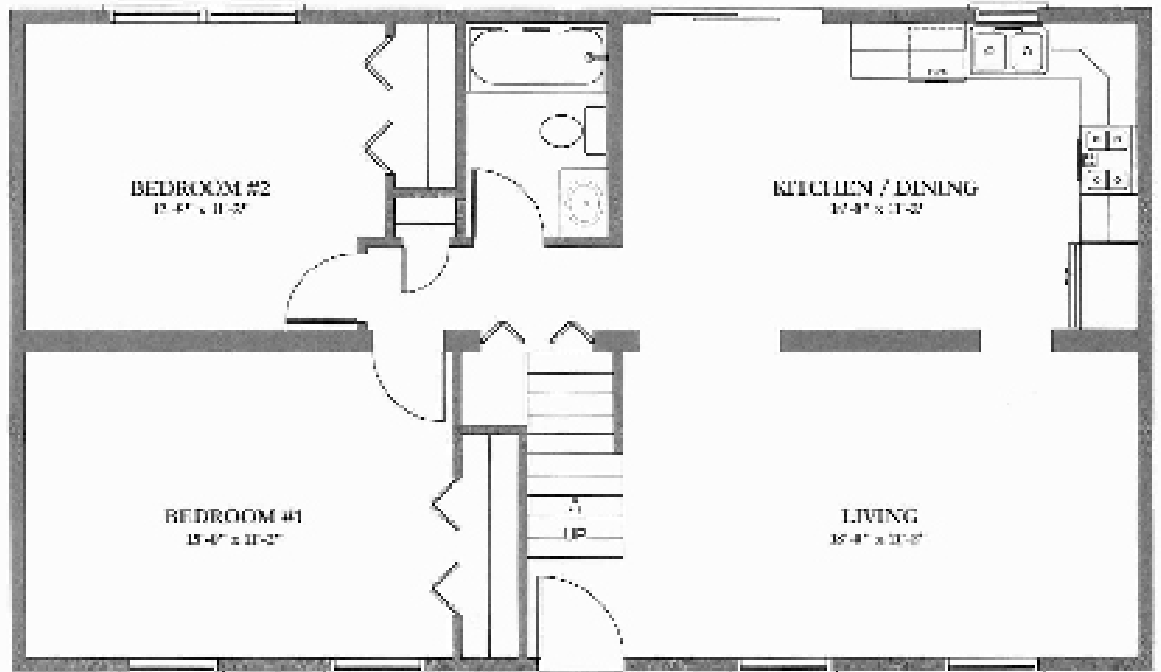

The Spartan

- Cape Code Style Home
- 2 Bedrooms
- 1 Bath
- Spacious Living
- Optional Garage & Dormers

10'-11" 18'-2" 18'-5" 18'-1

NO 10'-3" x

STER 17'-9" x

6'-0" 11'-0 1/2 18'-1

The Spartan

**Cape Code Style Ranch
Starting at \$129,900**

*Optional features may be shown with photo