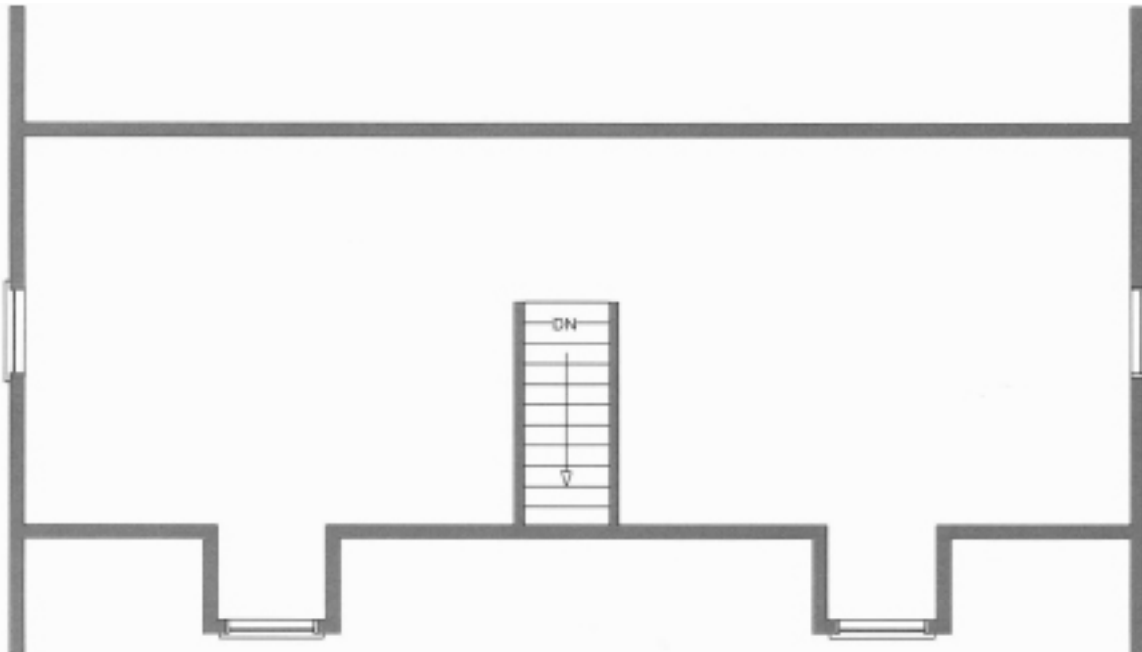

The Spartan

- Cape Code Style Home
- 2 Bedrooms
- 1 Bath
- Spacious Living
- Optional Garage & Dormers

10'-11" 18'-2" 18'-5" 18'-1

NO 10'-3" x

STER 17'-9" x

6'-0" 11'-0 1/2 18'-1

The Spartan

**Cape Code Style Ranch
Starting at \$129,900**

*Optional features may be shown with photo